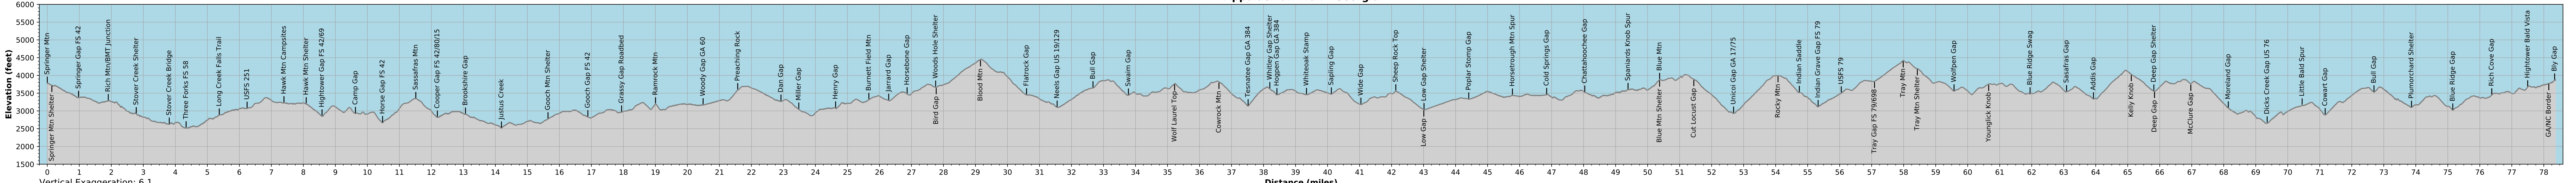

Appalachian Trail - Georgia

Elevation (feet)

Distance (miles)

Vertical Exaggeration: 6.1